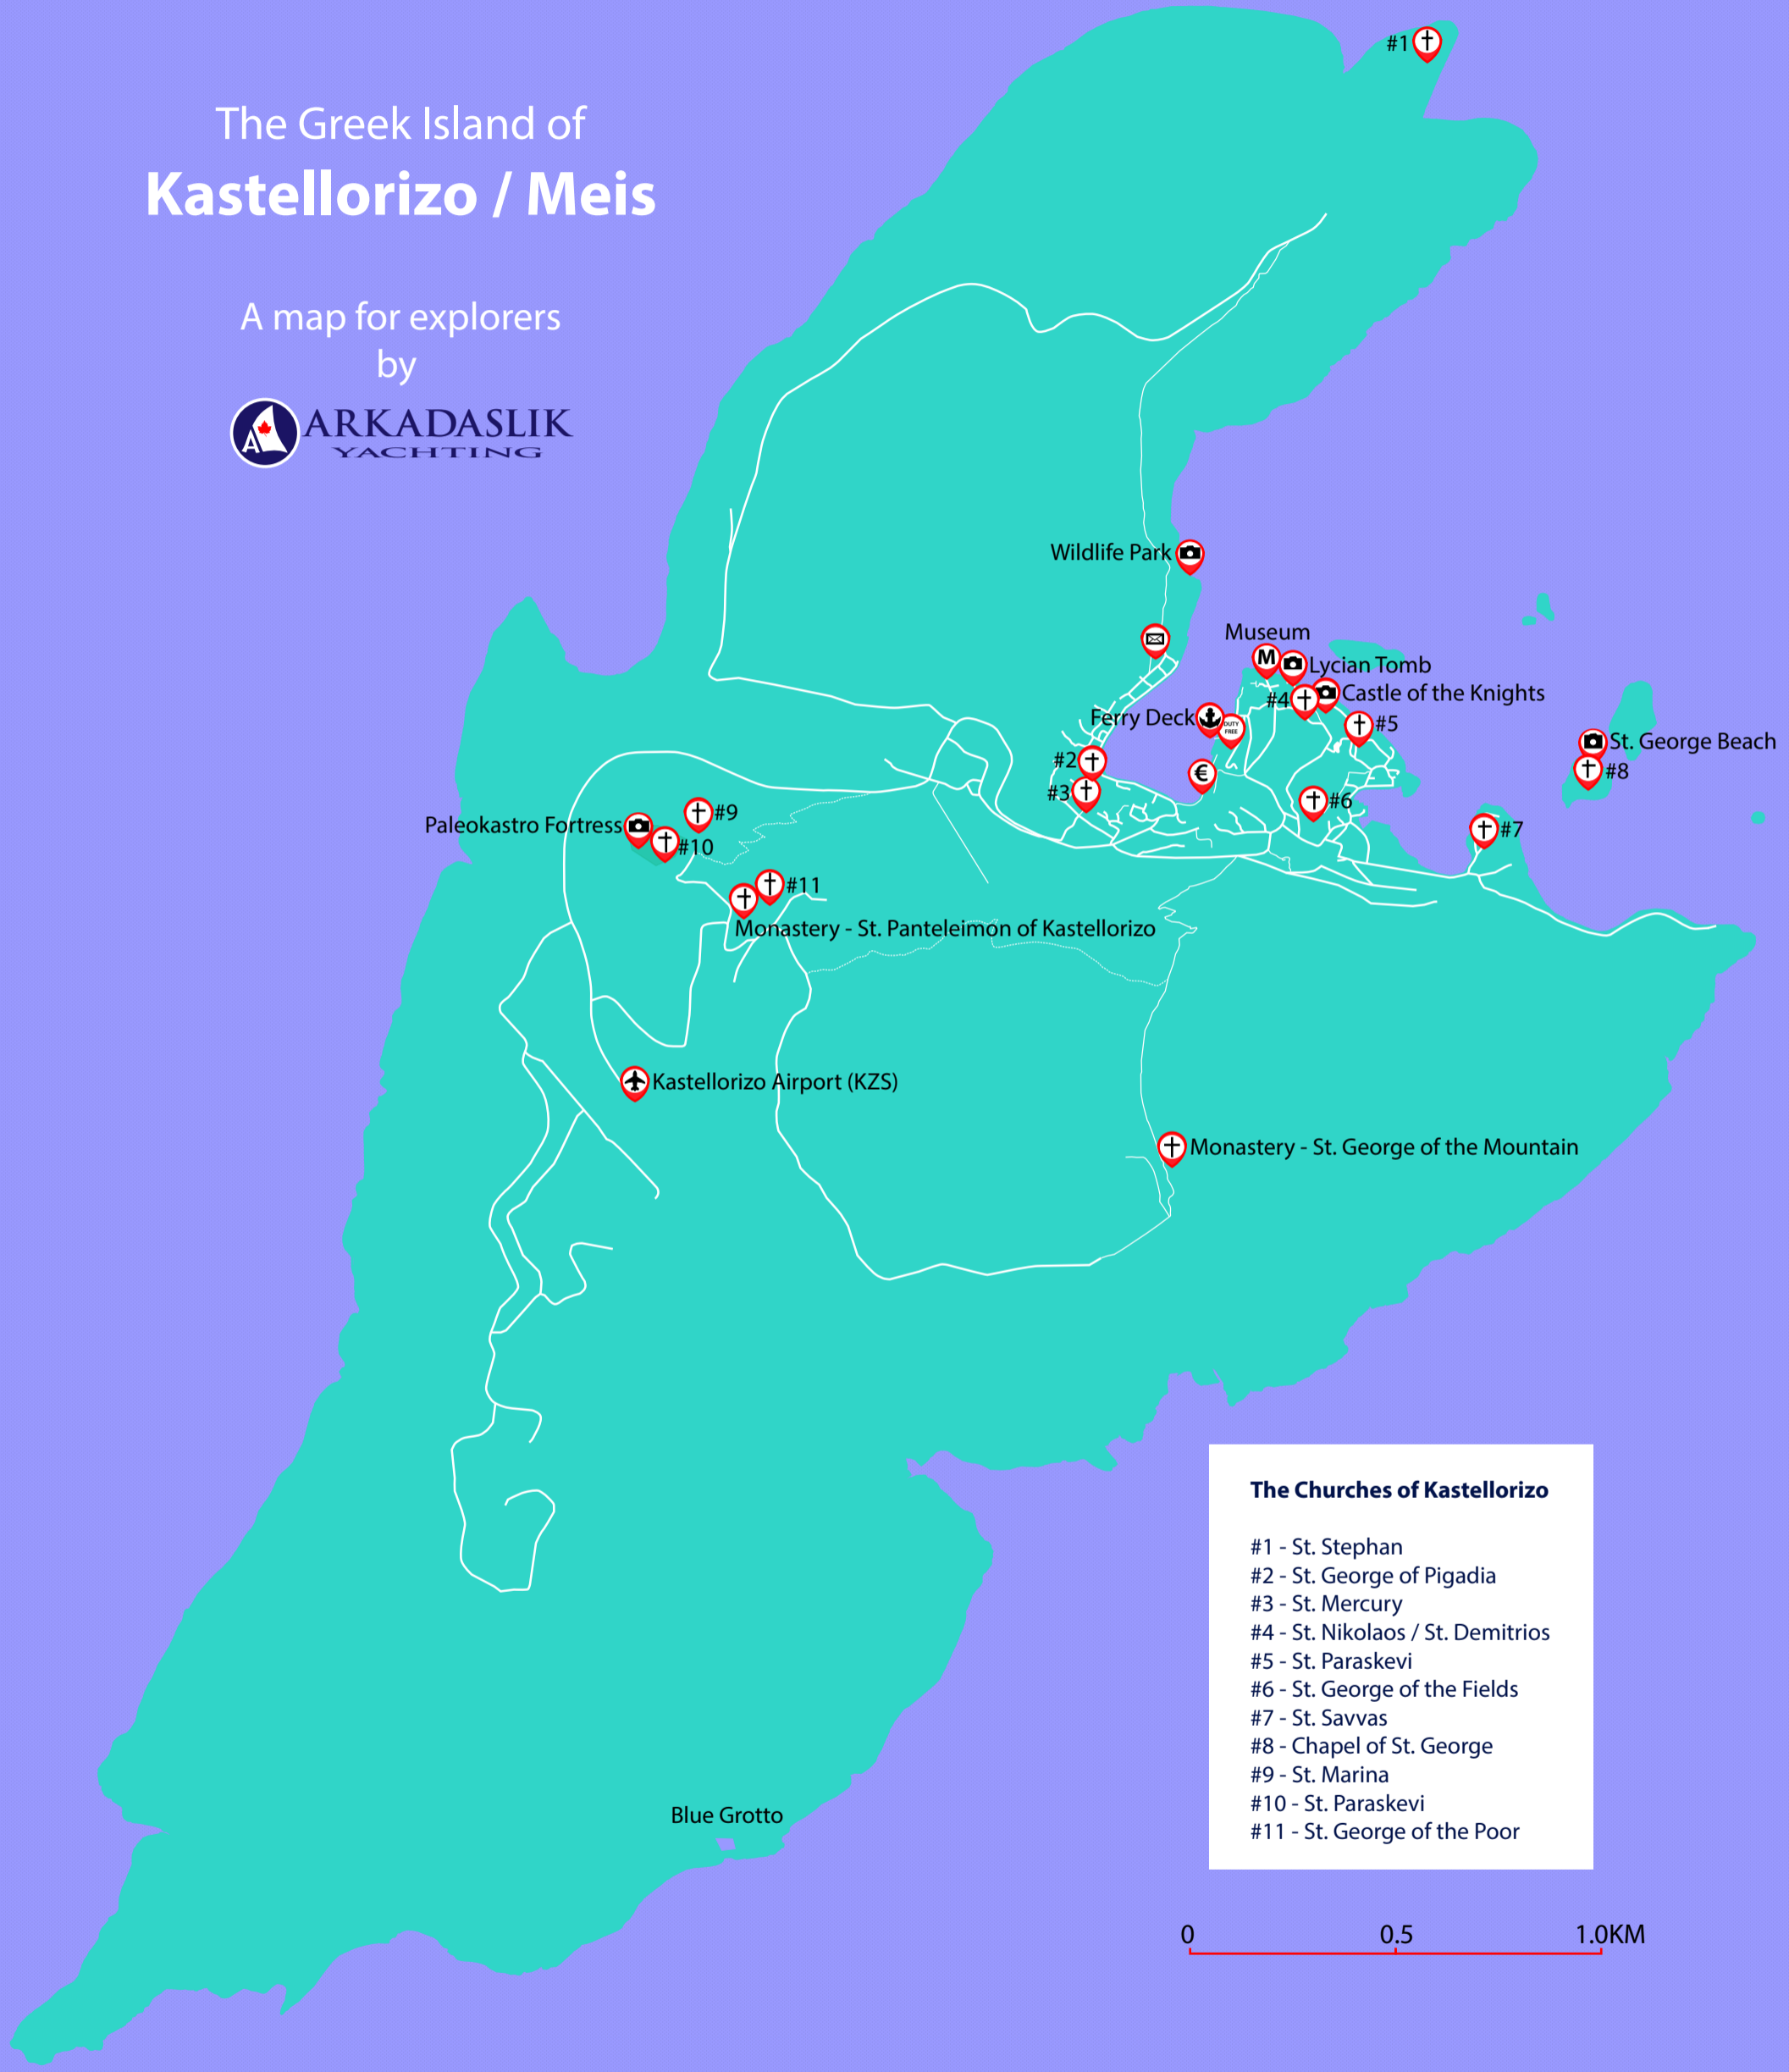

# The Greek Island of Kastellorizo / Meis

A map for explorers  
by

## The Churches of Kastellorizo

- #1 - St. Stephan
- #2 - St. George of Pigadia
- #3 - St. Mercury
- #4 - St. Nikolaos / St. Demitrios
- #5 - St. Paraskevi
- #6 - St. George of the Fields
- #7 - St. Savvas
- #8 - Chapel of St. George
- #9 - St. Marina
- #10 - St. Paraskevi
- #11 - St. George of the Poor

0 0,5 1.0KM