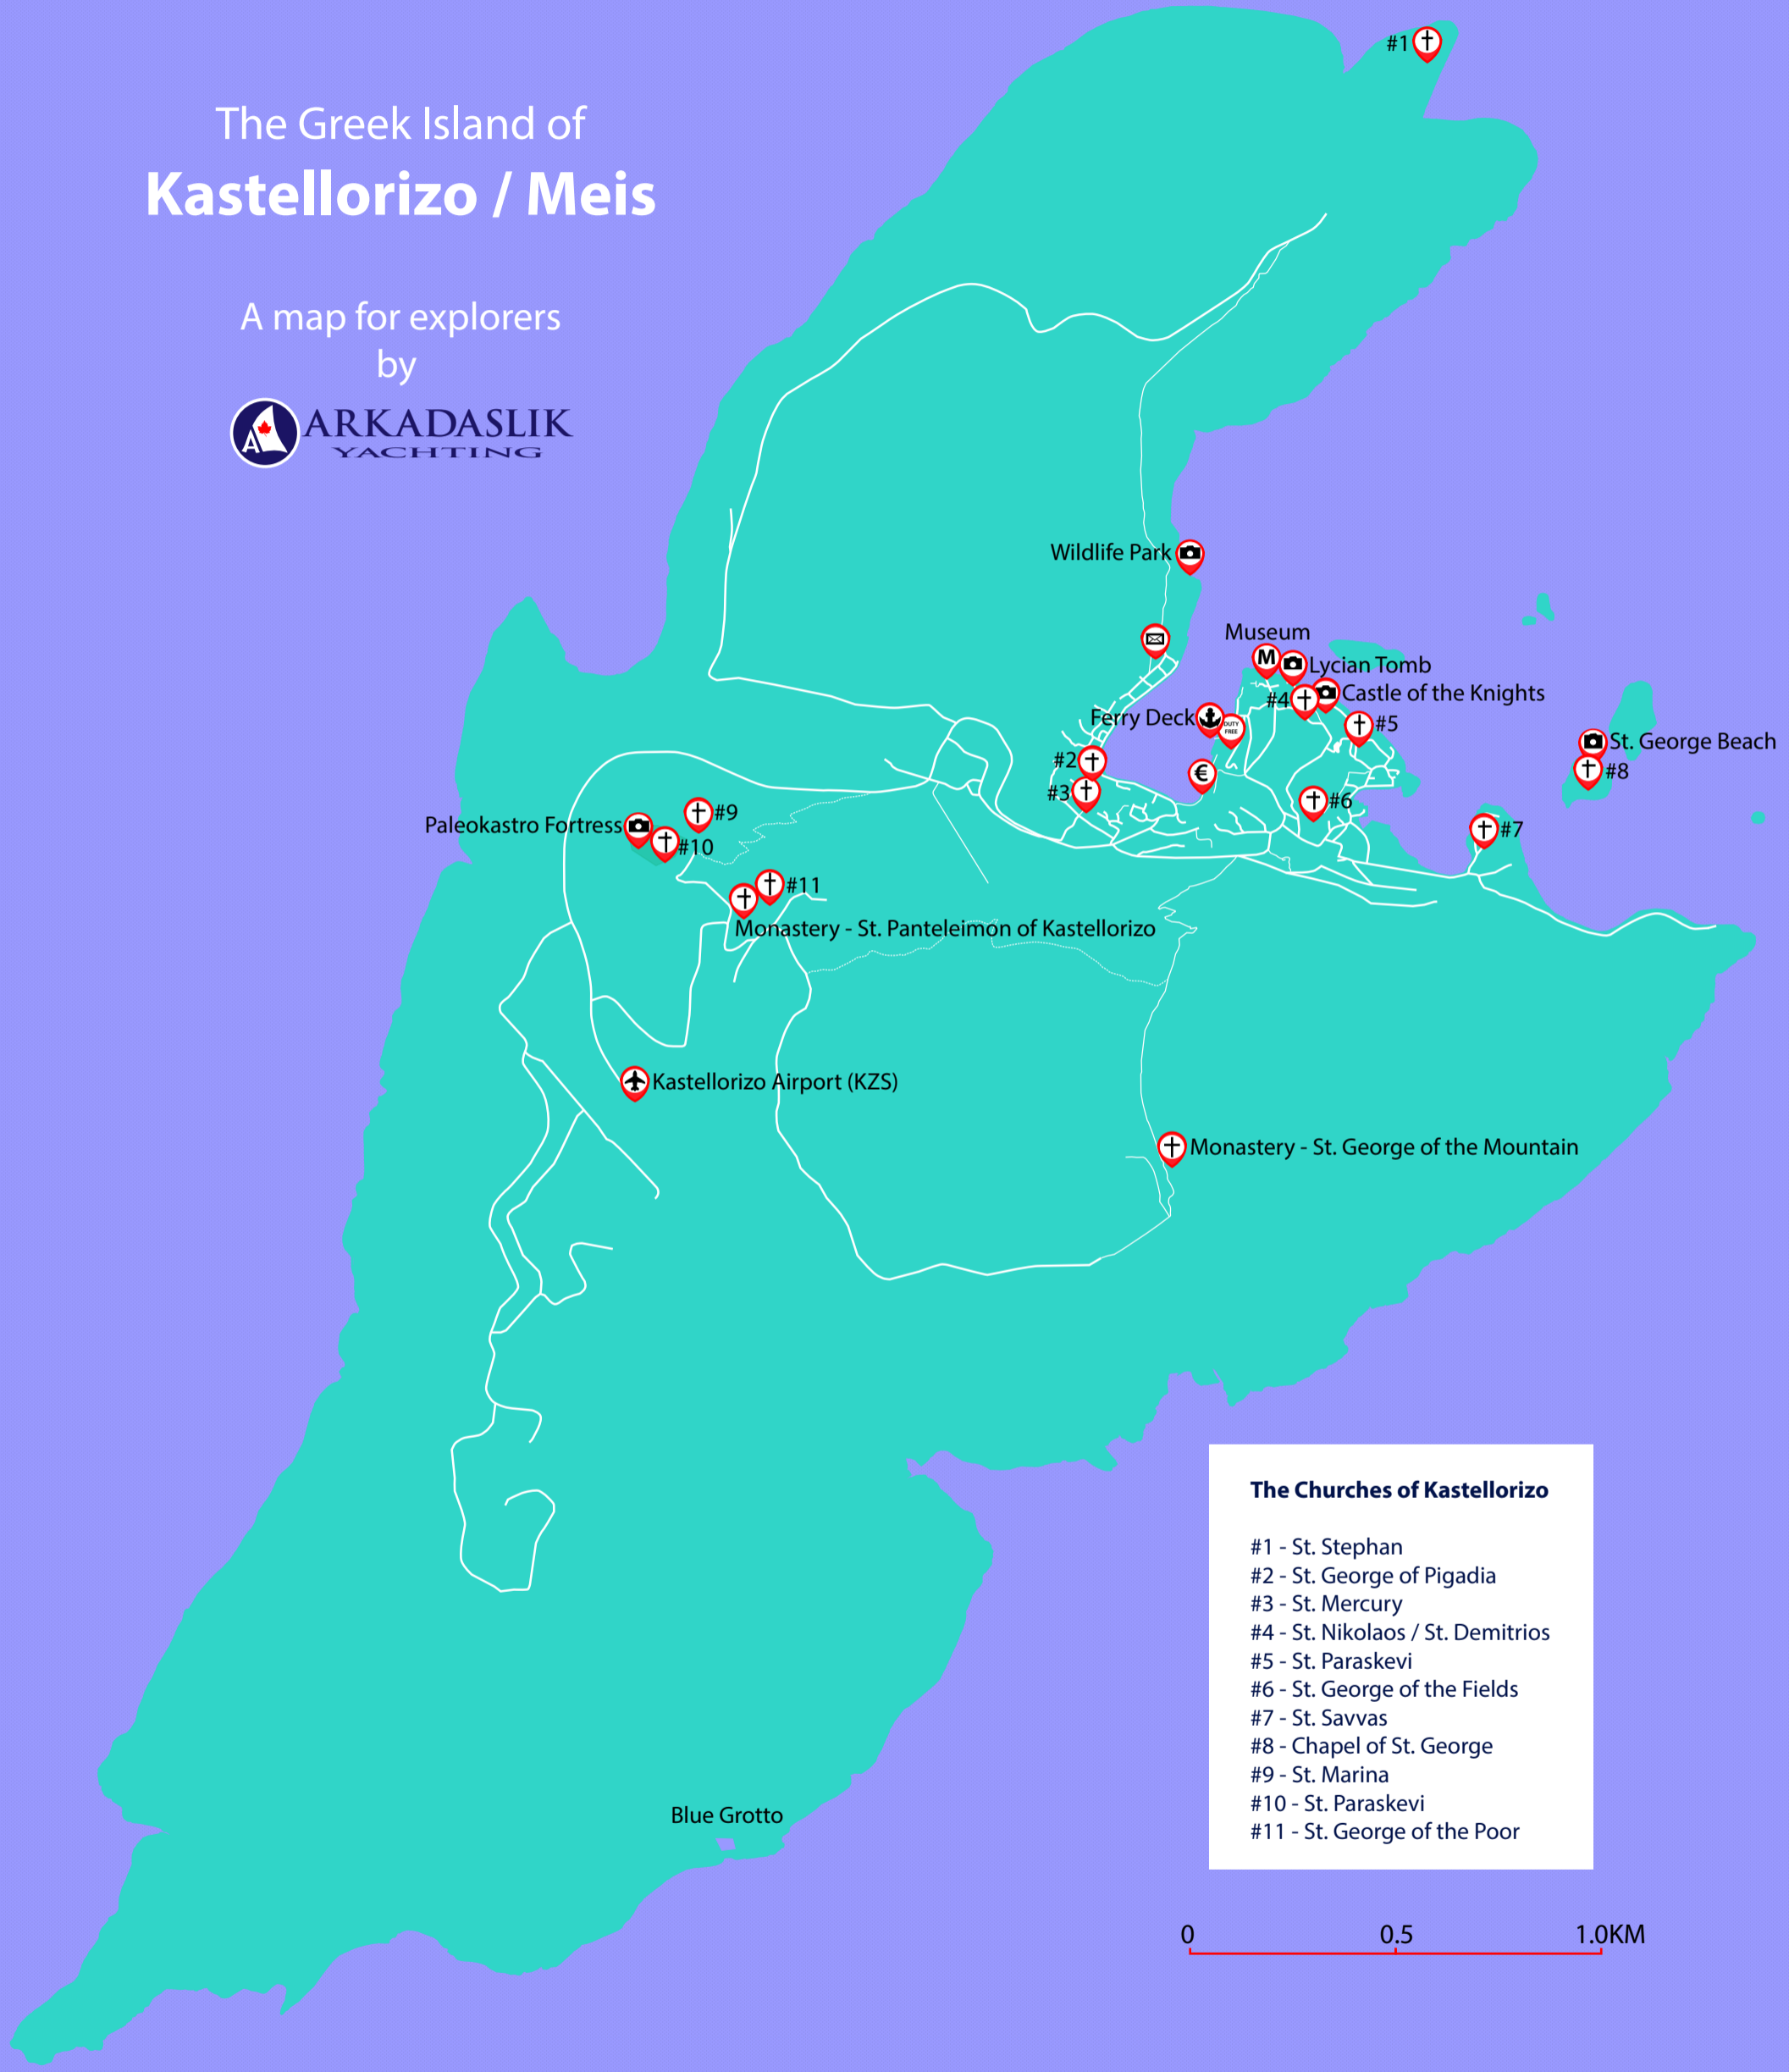

The Greek Island of Kastellorizo / Meis

A map for explorers
by

The Churches of Kastellorizo

- #1 - St. Stephan
- #2 - St. George of Pigadia
- #3 - St. Mercury
- #4 - St. Nikolaos / St. Demitrios
- #5 - St. Paraskevi
- #6 - St. George of the Fields
- #7 - St. Savvas
- #8 - Chapel of St. George
- #9 - St. Marina
- #10 - St. Paraskevi
- #11 - St. George of the Poor

0 0.5 1.0KM